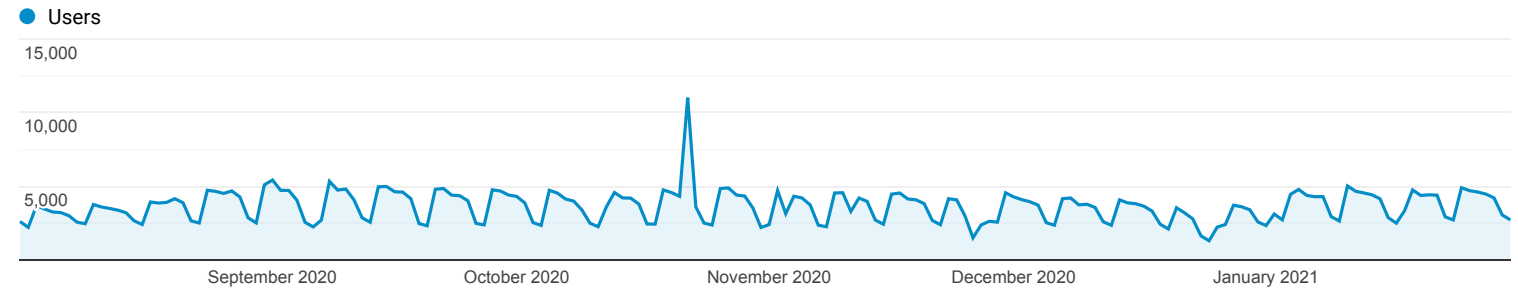

Overview

 All Users
100.00% Users

Aug 1, 2020 - Jan 31, 2021

Explorer

Summary

Device Category	Users	Users
	239,541 % of Total: 100.00% (239,541)	239,541 % of Total: 100.00% (239,541)
1. desktop	150,598	62.85%
2. mobile	77,700	32.43%
3. tablet	11,325	4.73%

Contribution to total: Users

Rows 1 - 3 of 3

Overview

○ All Users
100.00% Users

Feb 1, 2020 - Jul 31, 2020

Explorer

Summary

Device Category	Users	Users
	345,366 % of Total: 100.00% (345,366)	345,366 % of Total: 100.00% (345,366)
1. desktop	271,288	78.66%
2. mobile	62,461	18.11%
3. tablet	11,118	3.22%

Contribution to total: Users

Rows 1 - 3 of 3

Overview

Aug 1, 2019 - Jan 31, 2020

All Users
100.00% Users

Explorer

Summary

● Users