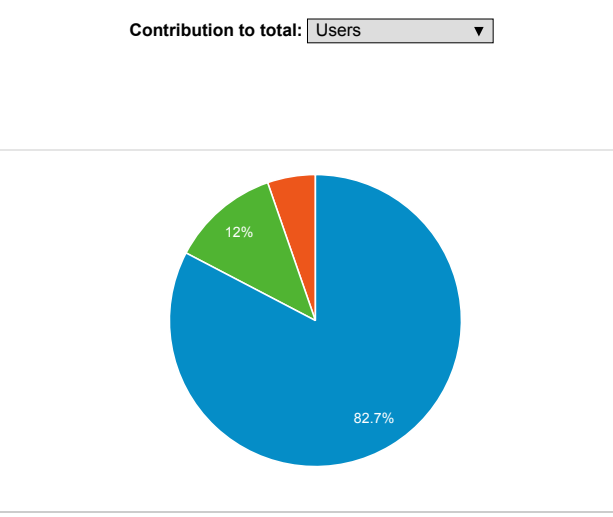

Contribution to total: Users

Rows 1 - 3 of 3

Overview

 All Users
100.00% Users

Feb 1, 2019 - Jul 31, 2019

Explorer

Summary

Device Category	Users	Users	Contribution to total: Users
	451,834 % of Total: 100.00% (451,834)	451,834 % of Total: 100.00% (451,834)	
1.  desktop	373,184	82.66%	
2.  mobile	54,292	12.03%	
3.  tablet	23,977	5.31%	