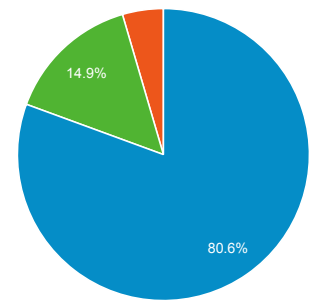

10,000

September 2019

October 2019

November 2019

December 2019

January 2020

Device Category	Users	Users
	477,907 % of Total: 100.00% (477,907)	477,907 % of Total: 100.00% (477,907)
1. desktop	385,194	80.59%
2. mobile	71,089	14.87%
3. tablet	21,667	4.53%

Contribution to total: Users

Rows 1 - 3 of 3

Overview

 All Users
100.00% Users

Feb 1, 2019 - Jul 31, 2019

Explorer

Summary

Device Category	Users	Users	Contribution to total: Users
	451,834 % of Total: 100.00% (451,834)	451,834 % of Total: 100.00% (451,834)	
1.  desktop	373,184	82.66%	
2.  mobile	54,292	12.03%	
3.  tablet	23,977	5.31%	