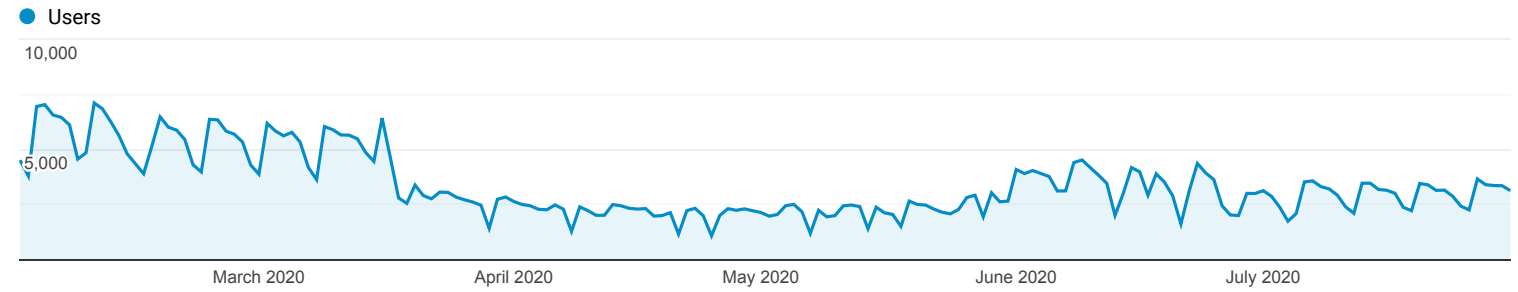

Overview

 All Users
100.00% Users

Aug 1, 2020 - Jan 31, 2021

Explorer

Summary

Device Category	Users	Users
	239,541 % of Total: 100.00% (239,541)	239,541 % of Total: 100.00% (239,541)
1. desktop	150,598	62.85%
2. mobile	77,700	32.43%
3. tablet	11,325	4.73%

Contribution to total: Users

Rows 1 - 3 of 3

Overview

○ All Users
100.00% Users

Feb 1, 2020 - Jul 31, 2020

Explorer

Summary

Device Category	Users	Users
	345,366 % of Total: 100.00% (345,366)	345,366 % of Total: 100.00% (345,366)
1. desktop	271,288	78.66%
2. mobile	62,461	18.11%
3. tablet	11,118	3.22%

Contribution to total: Users

Rows 1 - 3 of 3

Overview

Aug 1, 2019 - Jan 31, 2020

All Users
100.00% Users

Explorer

Summary

● Users