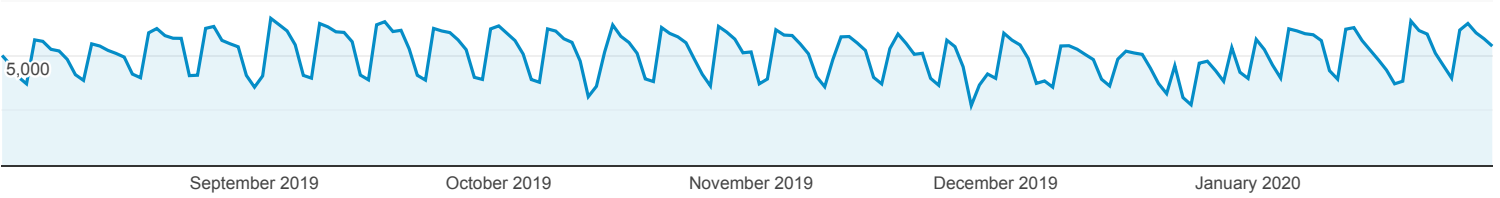

Contribution to total: Users

Rows 1 - 3 of 3

Overview

○ All Users
100.00% Users

Feb 1, 2020 - Jul 31, 2020

Explorer

Summary

Device Category	Users	Users
	345,366 % of Total: 100.00% (345,366)	345,366 % of Total: 100.00% (345,366)
1. desktop	271,288	78.66%
2. mobile	62,461	18.11%
3. tablet	11,118	3.22%

Contribution to total: Users

Rows 1 - 3 of 3

Overview

Aug 1, 2019 - Jan 31, 2020

All Users
100.00% Users

Explorer

Summary

● Users

10,000

September 2019

October 2019

November 2019

December 2019

January 2020

Device Category	Users	Users
	477,907 % of Total: 100.00% (477,907)	477,907 % of Total: 100.00% (477,907)
1. desktop	385,194	80.59%
2. mobile	71,089	14.87%
3. tablet	21,667	4.53%