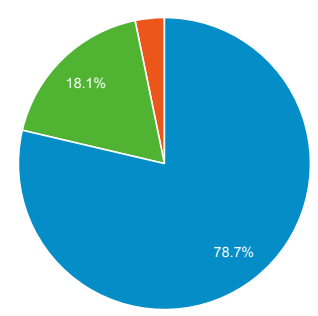

Overview

 All Users
100.00% Users

Aug 1, 2020 - Jan 31, 2021

Explorer

Summary

Device Category	Users	Users
	239,541 % of Total: 100.00% (239,541)	239,541 % of Total: 100.00% (239,541)
1. desktop	150,598	62.85%
2. mobile	77,700	32.43%
3. tablet	11,325	4.73%

Contribution to total: Users

Rows 1 - 3 of 3

Overview

○ All Users
100.00% Users

Feb 1, 2020 - Jul 31, 2020

Explorer

Summary

Device Category	Users	Users
	345,366 % of Total: 100.00% (345,366)	345,366 % of Total: 100.00% (345,366)
1. desktop	271,288	78.66%
2. mobile	62,461	18.11%
3. tablet	11,118	3.22%

Contribution to total: Users

Rows 1 - 3 of 3

Overview

Aug 1, 2019 - Jan 31, 2020

All Users
100.00% Users

Explorer

Summary

● Users