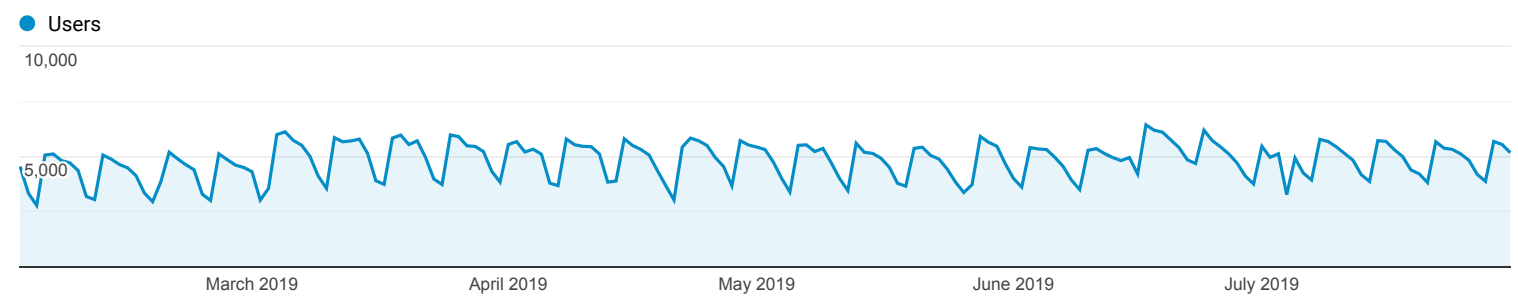

Contribution to total: Users

Rows 1 - 3 of 3

Overview

 All Users
100.00% Users

Feb 1, 2019 - Jul 31, 2019

Explorer

Summary

Device Category	Users	Users	Contribution to total: Users
	451,834 % of Total: 100.00% (451,834)	451,834 % of Total: 100.00% (451,834)	
1.  desktop	373,184	82.66%	
2.  mobile	54,292	12.03%	
3.  tablet	23,977	5.31%	