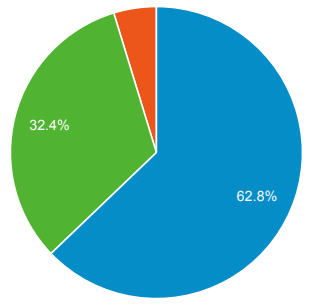

Overview

 All Users
100.00% Users

Aug 1, 2020 - Jan 31, 2021

Explorer

Summary

Device Category	Users	Users
	239,541 % of Total: 100.00% (239,541)	239,541 % of Total: 100.00% (239,541)
1. desktop	150,598	62.85%
2. mobile	77,700	32.43%
3. tablet	11,325	4.73%

Contribution to total: Users

Rows 1 - 3 of 3

Overview

○ All Users
100.00% Users

Feb 1, 2020 - Jul 31, 2020

Explorer

Summary

Device Category	Users	Users
	345,366 % of Total: 100.00% (345,366)	345,366 % of Total: 100.00% (345,366)
1. desktop	271,288	78.66%
2. mobile	62,461	18.11%
3. tablet	11,118	3.22%